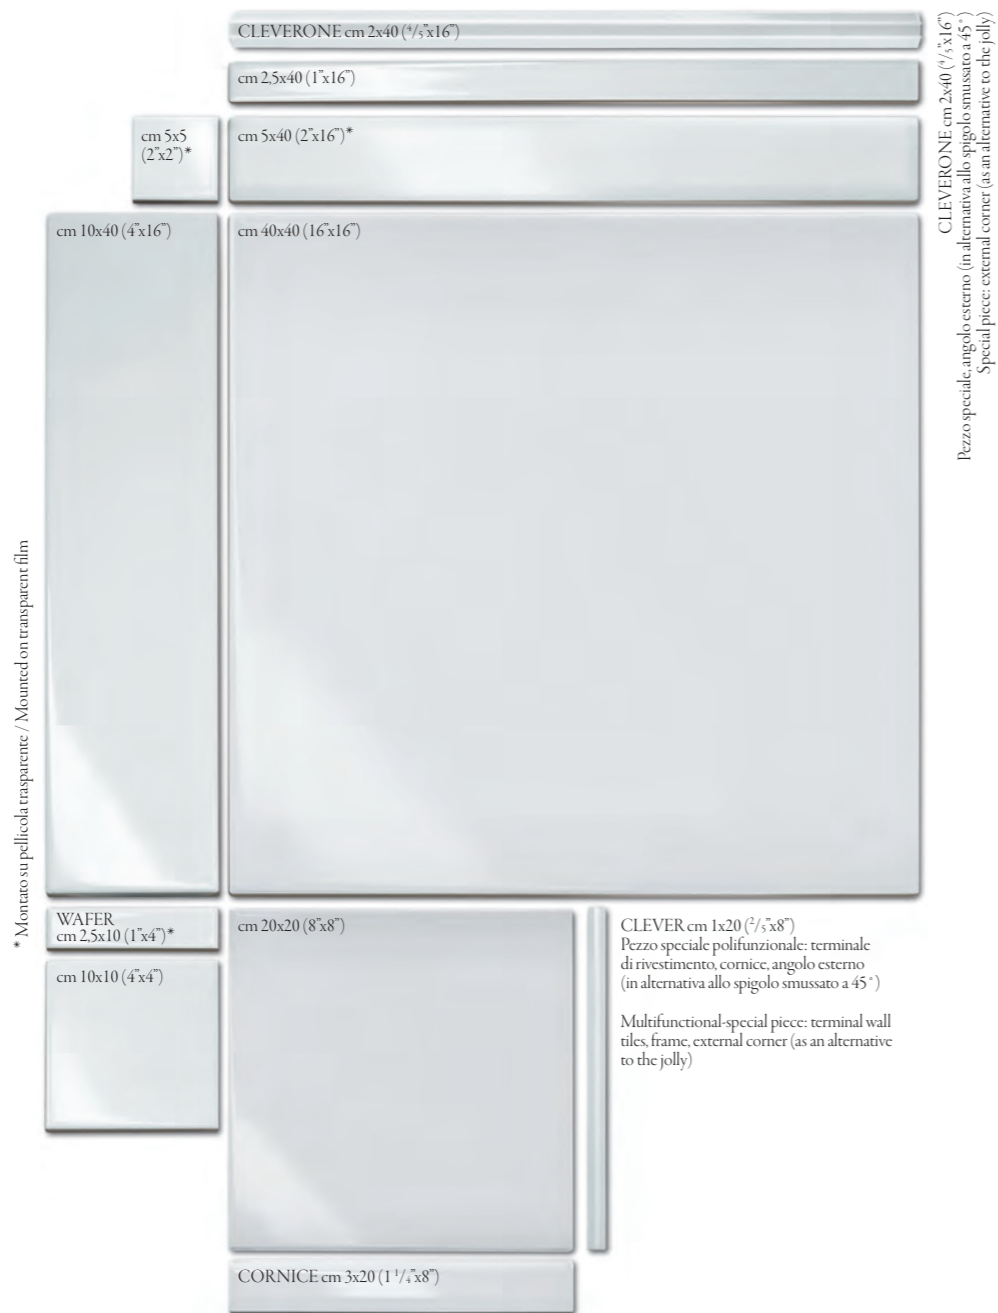

COLORE&COLORE

Piastrelle in bicottura con finitura lucida. Una teoria di 36 colori, tutti abbinabili tra loro, divisi in 9 famiglie di riferimento. "Colore&Colore" è un magnifico gruppo di tinte da rivestimento, completato da una gamma di prodotti da pavimento in grès bianco smaltato (Colorado). Disponibili in 9 formati di produzione, spessore mm 8, più i pezzi speciali "Clever" e "CleverOne".

Double firing tiles; glossy surface. A series of 36 colours, all matching, split into 9 reference families. "Colore&Colore" is a magnificent group of colours for wall coating, completed with a range of products for floor coating, in white glazed stoneware (Colorado). Available in 9 different sizes, thickness 8 mm, plus the special pieces "Clever" and "CleverOne".